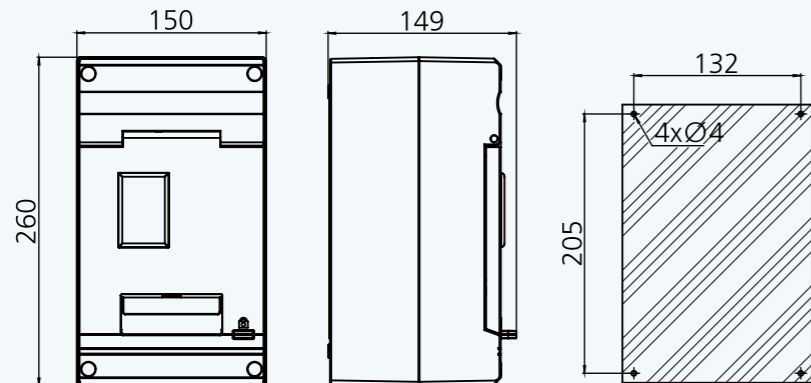

Weatherproof Enclosure

PROJOY
electric
– Switch To Safety! –

ProJoy Electric Co., Ltd.

2nd Floor, Building 3, No. 2266, Taiyang Road, Xiangcheng District, Suzhou, China
Tel: +86 512 6878 6489 | Fax: +86 512 6878 6489
Email: sales@projoy-electric.com | www.projoy-electric.com