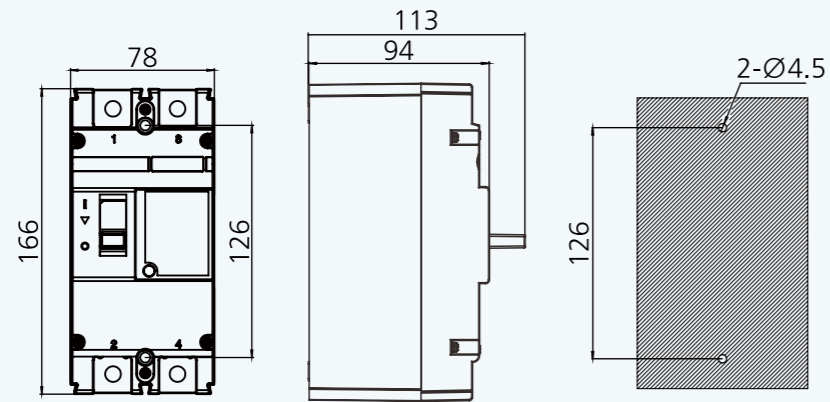

Dimensions

PEMC250-500/2P

(Unit: mm)